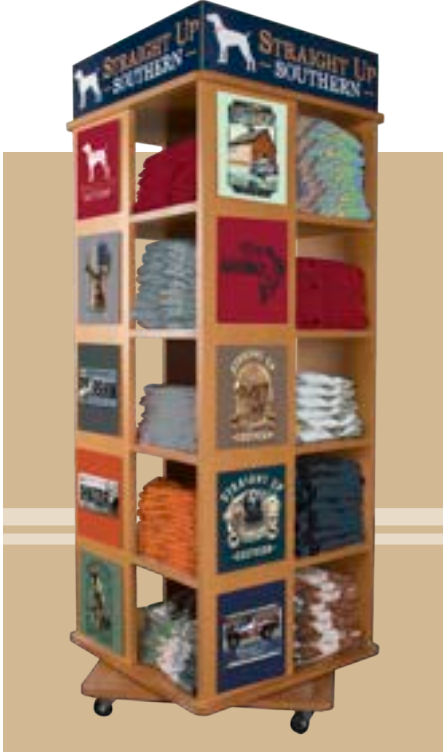

SUS 20
20 Cubby Display

DIMENSIONS: 24"W X 60"H X 24"D

10 CUBBY DISPLAY PRICE: $350
10 PREPACKS OF SHIRTS: $1,369
10 DISPLAY VINYLs: $30

OFFSET OF 14 SHIRTS
INCLUDED WITH PACKAGE
OFFSET RETAIL VALUE = $350
(CREDIT OF $133)

DIMENSIONS: 24"W X 60"H X 24"D

16 CUBBY DISPLAY PRICE: $400
16 PREPACKS OF SHIRTS: $2,190
16 DISPLAY VINYLs: $48

OFFSET OF 16 SHIRTS
INCLUDED WITH PACKAGE
OFFSET RETAIL VALUE = $400
(CREDIT OF $152)

DIMENSIONS: 24"W X 60"H X 24"D

20 CUBBY DISPLAY PRICE: $500
20 PREPACKS OF SHIRTS: $2,737
20 DISPLAY VINYLs: $60

OFFSET OF 20 SHIRTS
INCLUDED WITH PACKAGE
OFFSET RETAIL VALUE = $500
(CREDIT OF $190)

*DISPLAY SHIPPING COST CAPPED AT $400

*DISPLAY SHIPPING COST CAPPED AT $400

*DISPLAY SHIPPING COST CAPPED AT $400