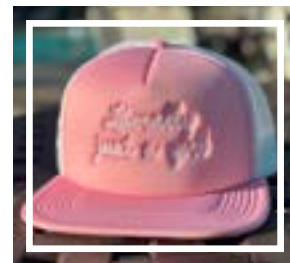

Headwear

$9.99
Suggested Retail Price: $24.99
4 piece minimum